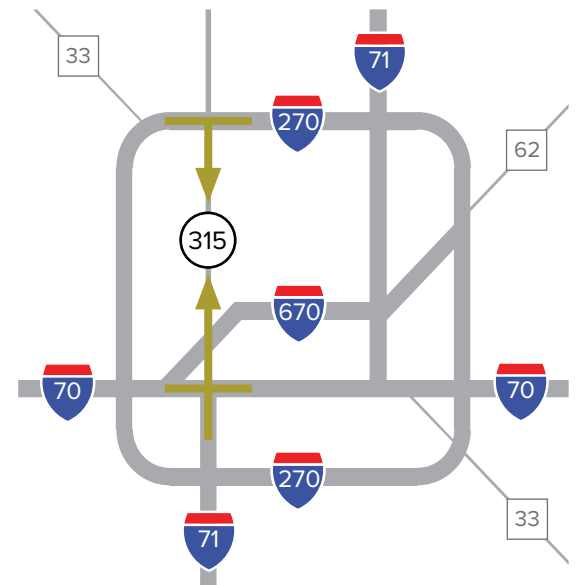

Driving Directions to McCampbell Hall

From the North (Sandusky, Delaware and Cleveland)

Take any major highway to I-270
Take I-270 to SR 315 south
Take SR 315 south to the King/Kinnear Exit
Turn left onto Kinnear Rd (Kinnear turns into Olentangy River Rd.)
Take Olentangy River Road to King Avenue (third traffic light)
Turn left onto King Avenue
Take King Avenue to Cannon Drive
Turn left onto Cannon Drive

See “Parking Directions-Continued from SR 315 south”

From the South (Circleville, Chillicothe and Cincinnati)

Take any major highway to I-71 north
Take I-71 north to SR 315 north
Take SR 315 north to the Medical Center Drive/King Avenue Exit.

See “Parking Directions-Continued from SR 315 north”

From the East (Newark, Zanesville and Pittsburgh)

Take any major highway to I-70 west
Take I-70 west to SR 315 north
Take SR 315 north to the Medical Center Drive/King Avenue Exit

See “Parking Directions-Continued from SR 315 north”

From the West (Springfield, Dayton and Indianapolis)

Take any major highway to I-70 east
Take I-70 east to SR 315 north
Take SR 315 north to the Medical Center Drive/King Avenue Exit.

See “Parking Directions-Continued from SR 315 north”

North
Not to Scale