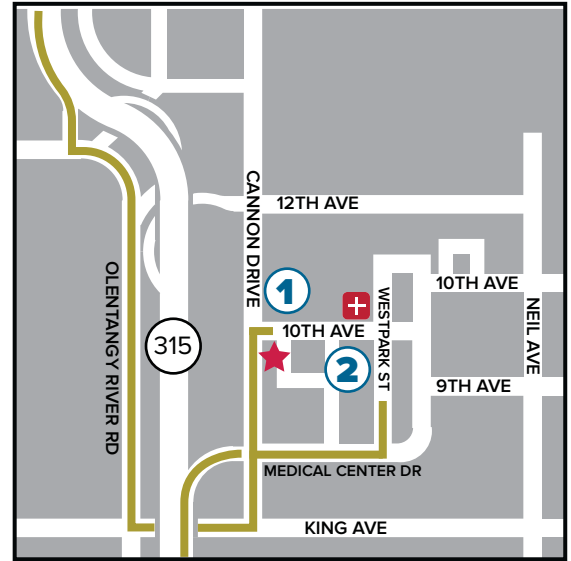

See “Parking Directions-Continued from SR 315 north”

From the West (Springfield, Dayton and Indianapolis)

Take any major highway to I-70 east
Take I-70 east to SR 315 north
Take SR 315 north to the Medical Center Drive/King Avenue Exit.

Parking Directions for McCampbell Hall

South Cannon Garage ①

1640 Cannon Drive Columbus, OH 43210

Continued from SR 315 south, turn left onto Cannon Drive. The South Cannon Garage entrance is on your right after going straight past the intersection of Cannon Drive and 10th Avenue.

SAFEAUTO Hospitals Garage ②

1585 Westpark Street Columbus, OH 43210

Continued from SR 315 south, turn left onto Cannon Drive. Take Cannon Drive to Medical Center Drive (first traffic light). Turn right onto Medical Center Drive. Take Medical Center Drive to Westpark Street. The SAFEAUTO Hospitals Garage is located on your left and is connected to the Medical Center with a walkway bridge on the 2nd floor.

Continued from SR 315 north, at the traffic light continue to go straight onto Medical Center Drive. Take Medical Center Drive to Westpark Street. The SAFEAUTO Hospitals Garage is located on your left and is connected to the Medical Center with a walkway bridge on the 2nd floor.